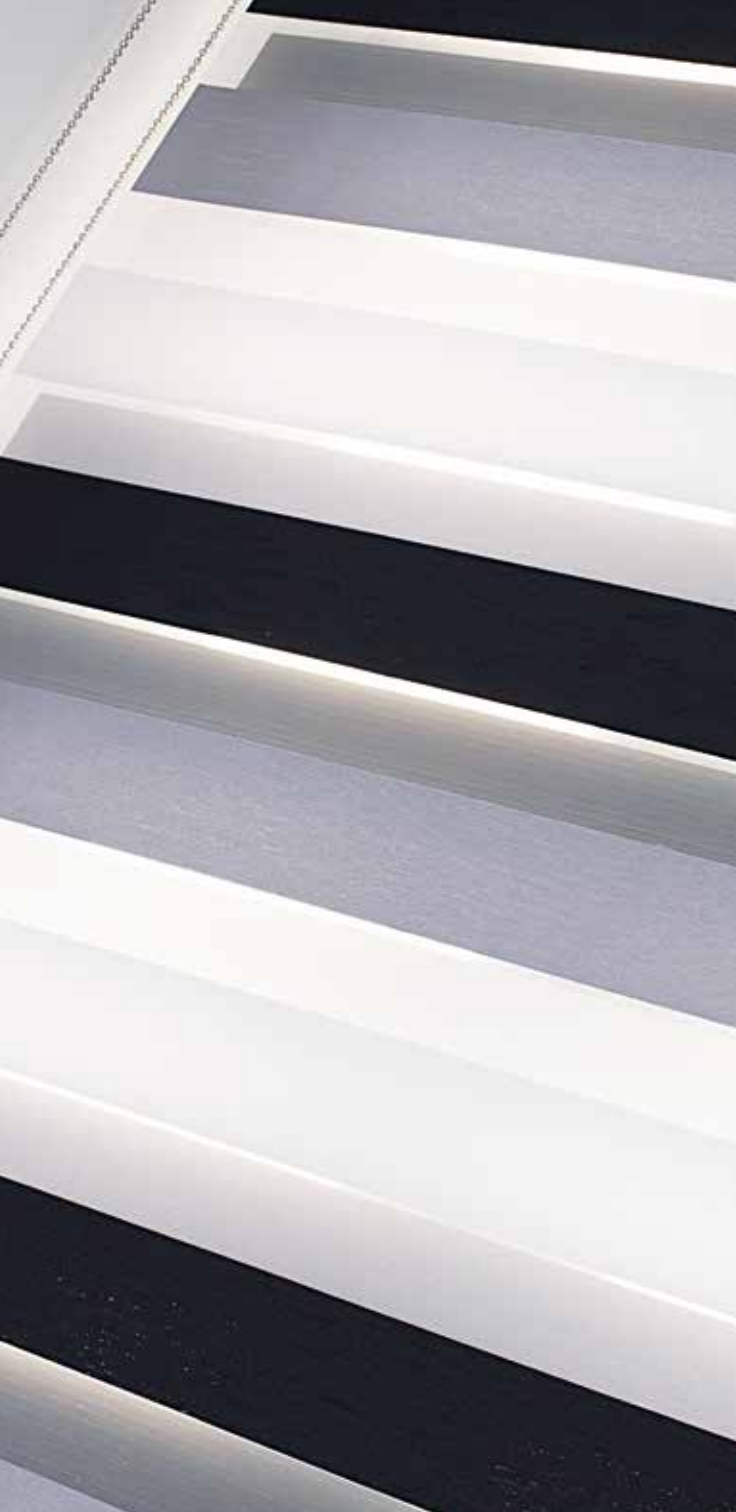

Origin glamour blinds...

Origin Glamour Blinds give your doors and windows a contemporary feel, while providing total light and privacy control. Consisting of alternating layers of opaque and translucent strips which can be moved independently and slid past each other, a glamour blind allows you soften and filter daylight, reducing the glare that enters a room.

Fascia option

Enhance your Origin Glamour Blind with a square fascia – or, if you prefer, no fascia at all. Available in the same 150 colours Origin Doors and Windows come in, you'll be able to blend it in or go for a bold contrast.

The cleverly designed fascia also ensure that the blinds are fully hidden when up. Or if you opt for no fascia, then just a tidy roll of fabric will remain visible.

How a glamour blind works

A clever rotation wheel allows you to align darker panels behind one another, letting light filter into your home – or you can stack the darker strips one on top of other to block out the light. This feature makes an Origin Glamour Blind great for year-round use. You can also draw the whole blind up, revealing the outside view.

Enjoy a 10 year warranty on your Origin glamour blind